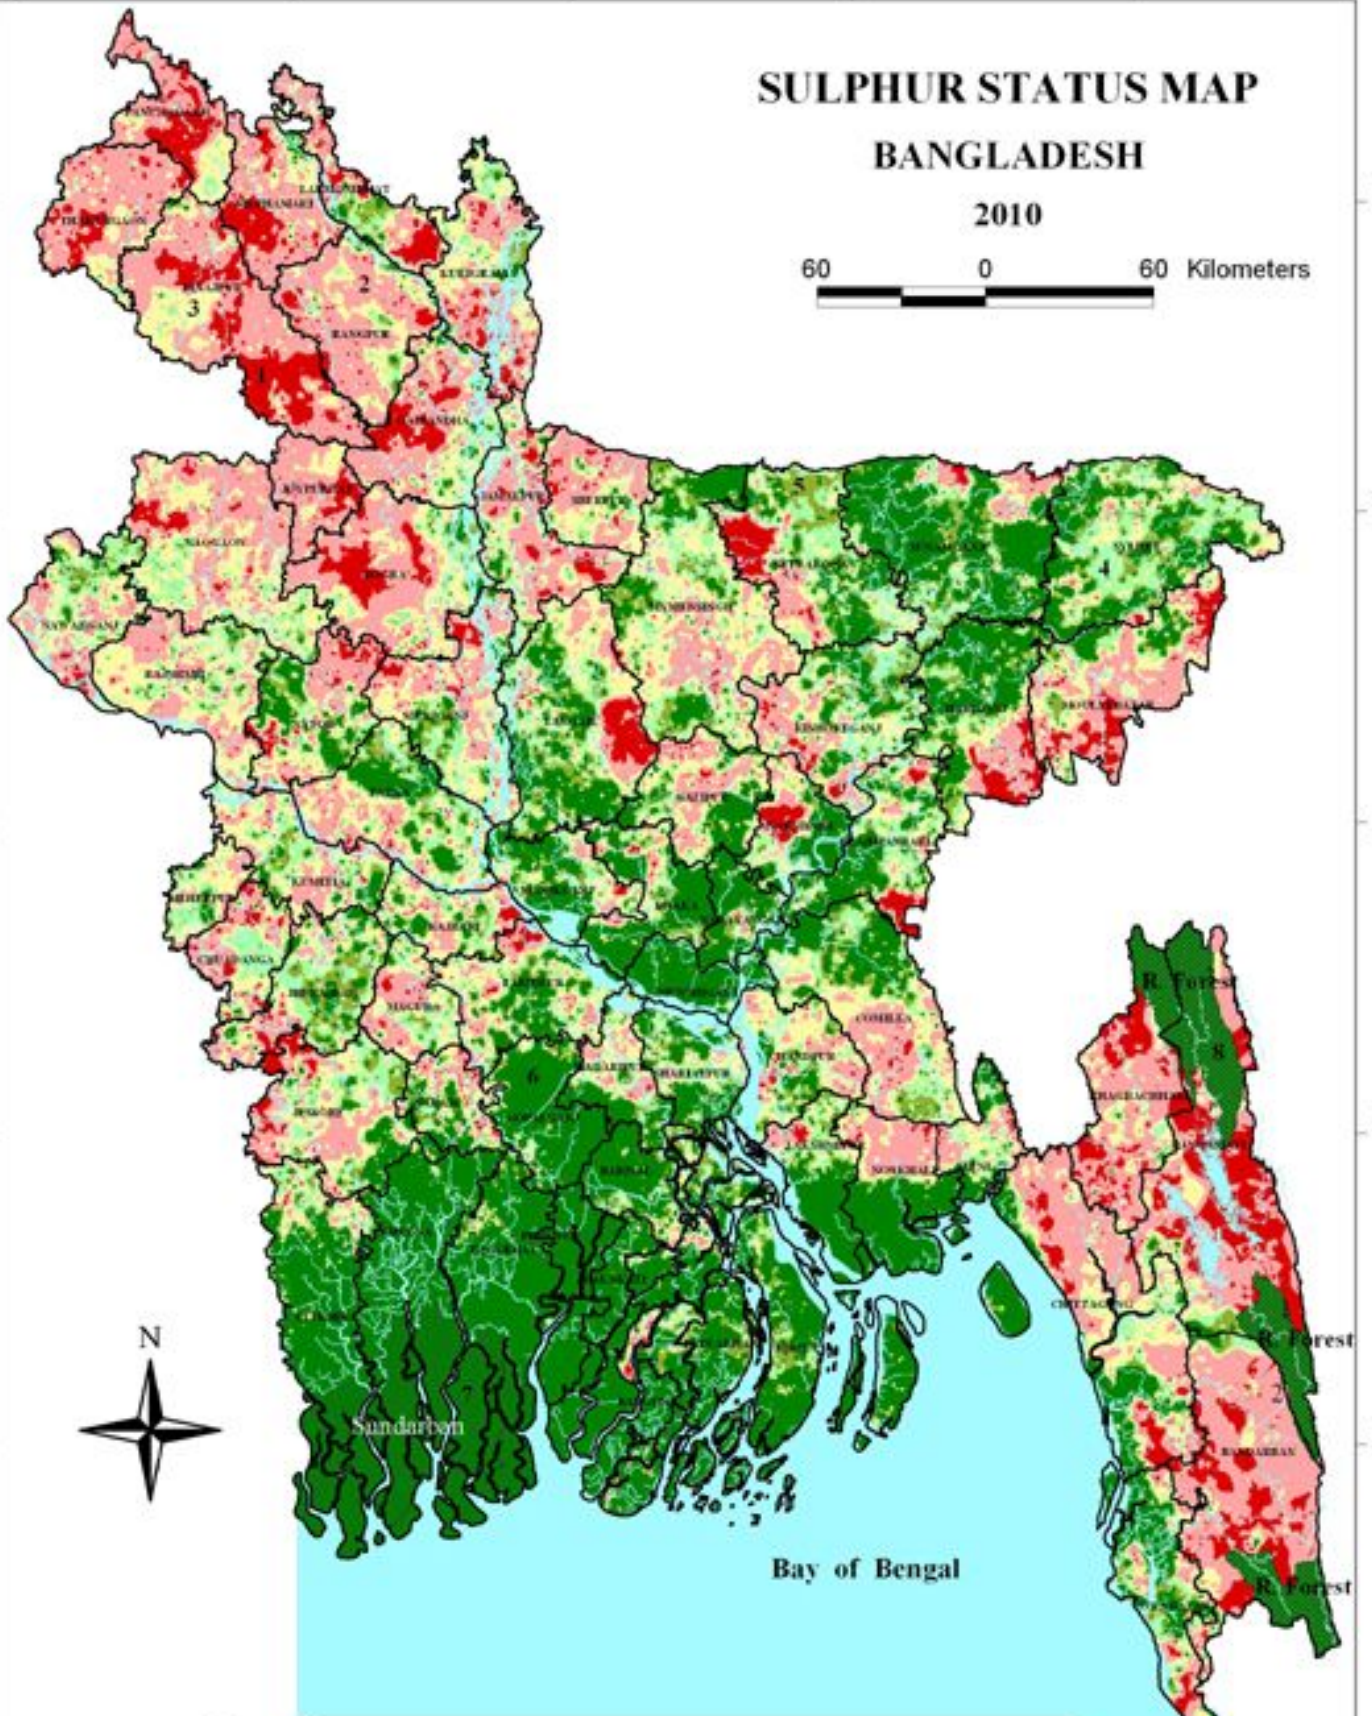

SULPHUR STATUS MAP BANGLADESH 2010

60 0 60 Kilometers

Legend

Mapping unit	Class	Area(ha)
1	Very low	10,05,167
2	Low	35,71,717
3	Medium	24,77,724
4	Optimum	15,13,162
5	High	10,54,879
6	Very High	36,61,823
7	Sundarban	4,27,418
8	Reserve Forest	2,84,210

Class	ug/gm
Very Low	< 9.0
Low	9.1 - 18.0
Medium	18.1 - 27.0
Optimum	27.1 - 36.0
High	36.1 - 45.0
Very High	> 45.0

Prepared by
DPS Section, SRDI

Source : Upazila Nirdeshika, SRDI
Projection : LCC
Date of preparation: April, 2010