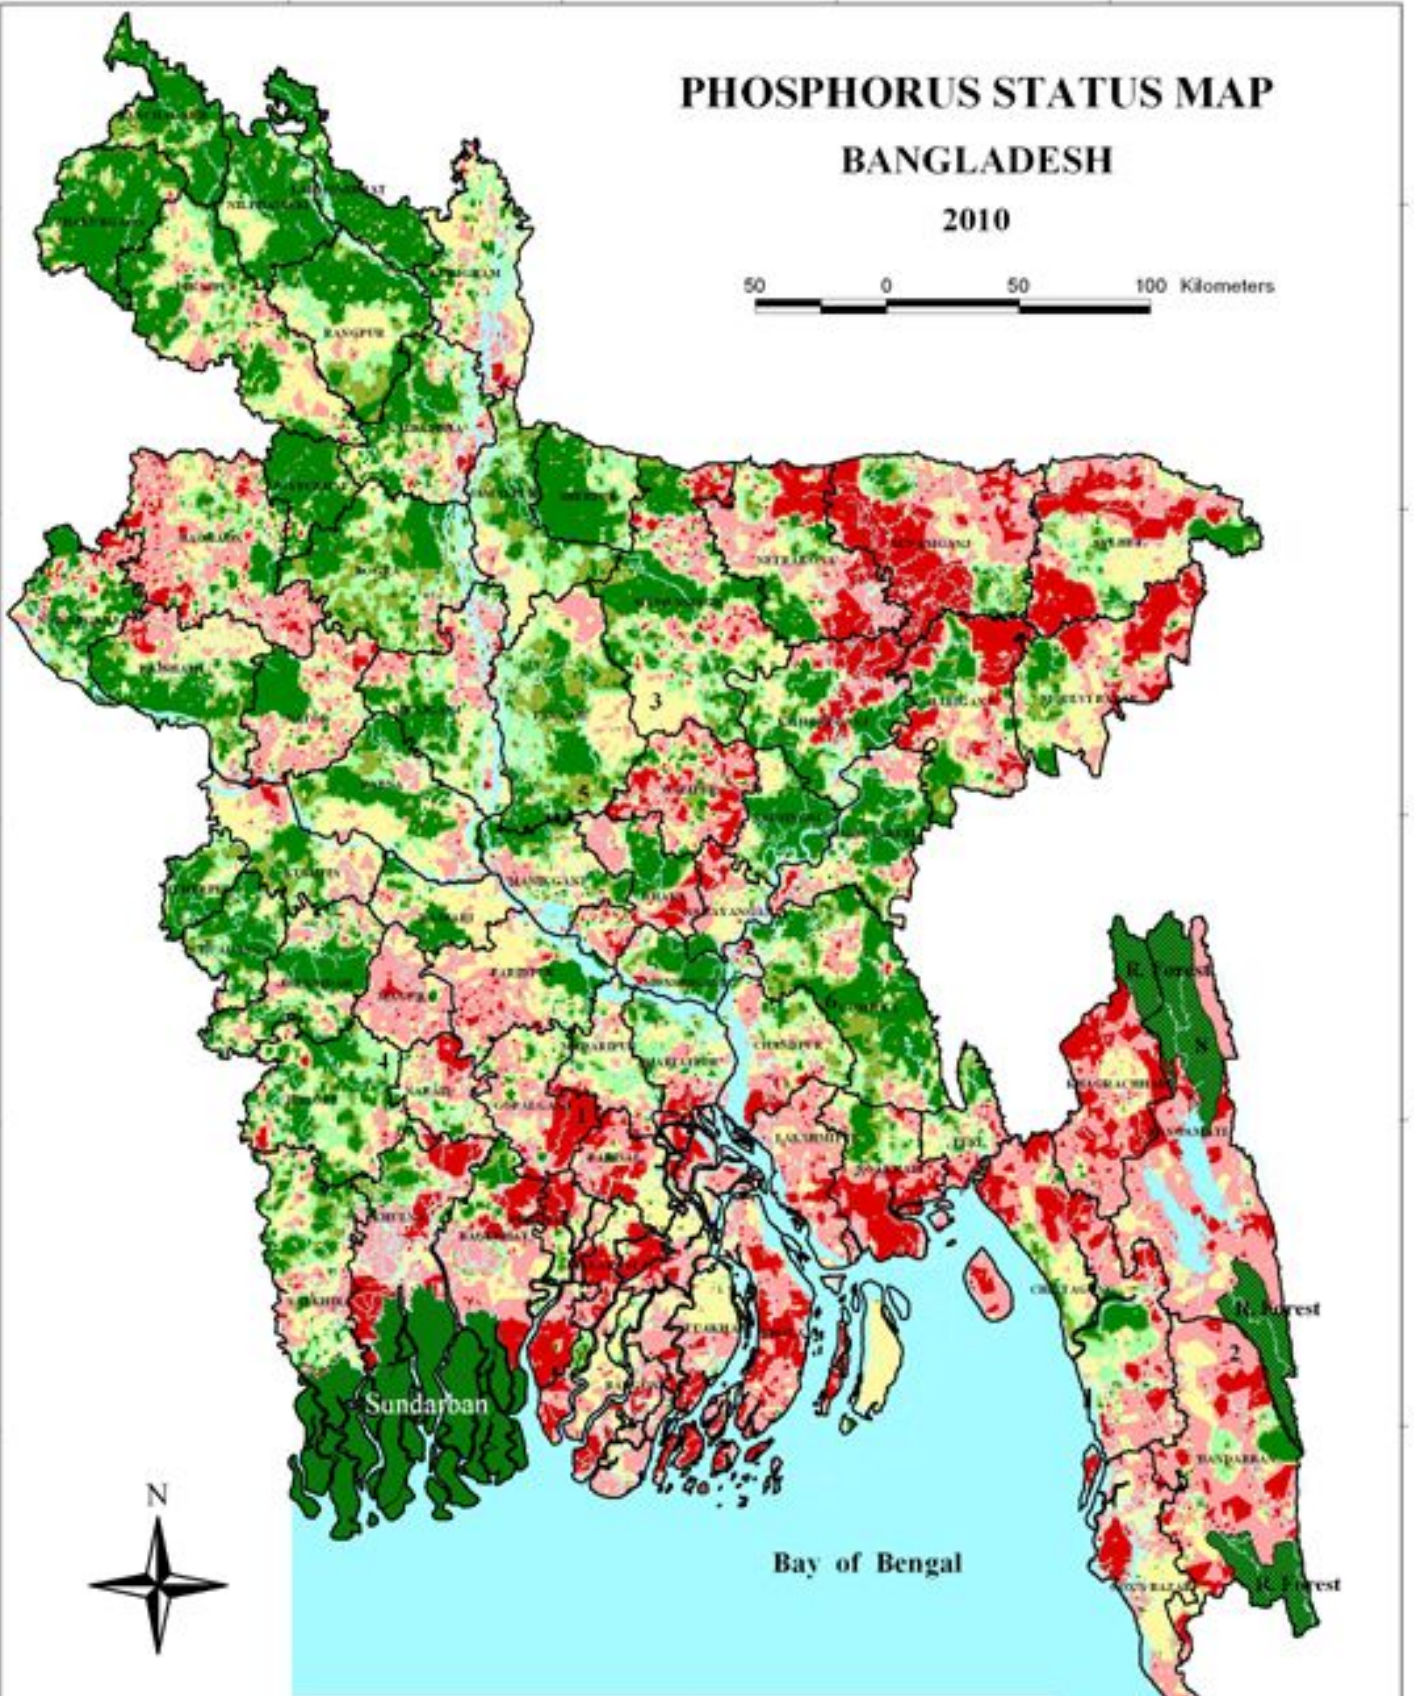

PHOSPHORUS STATUS MAP BANGLADESH 2010

50 0 50 100 Kilometers

Legend

Mapping unit	Class	Area(ha)
1	Very low	16,45,424
2	Low	34,81,767
3	Medium	28,08,383
4	Optimum	15,19,053
5	High	10,83,478
6	Very High	27,46,267
7	Sundarban	4,27,418
8	Reserve Forest	2,84,210

Class	ug/gm
Very Low	< 0.06
Low	6.1 - 12.0
Medium	12.1 - 18.0
Optimum	18.1 - 24.0
High	24.1 - 30.0
Very High	> 30.0

Prepared by
DPS Section, SRDI

Source : Upazila Nirdeshika, SRDI
Projection : LCC
Date of preparation: April, 2010